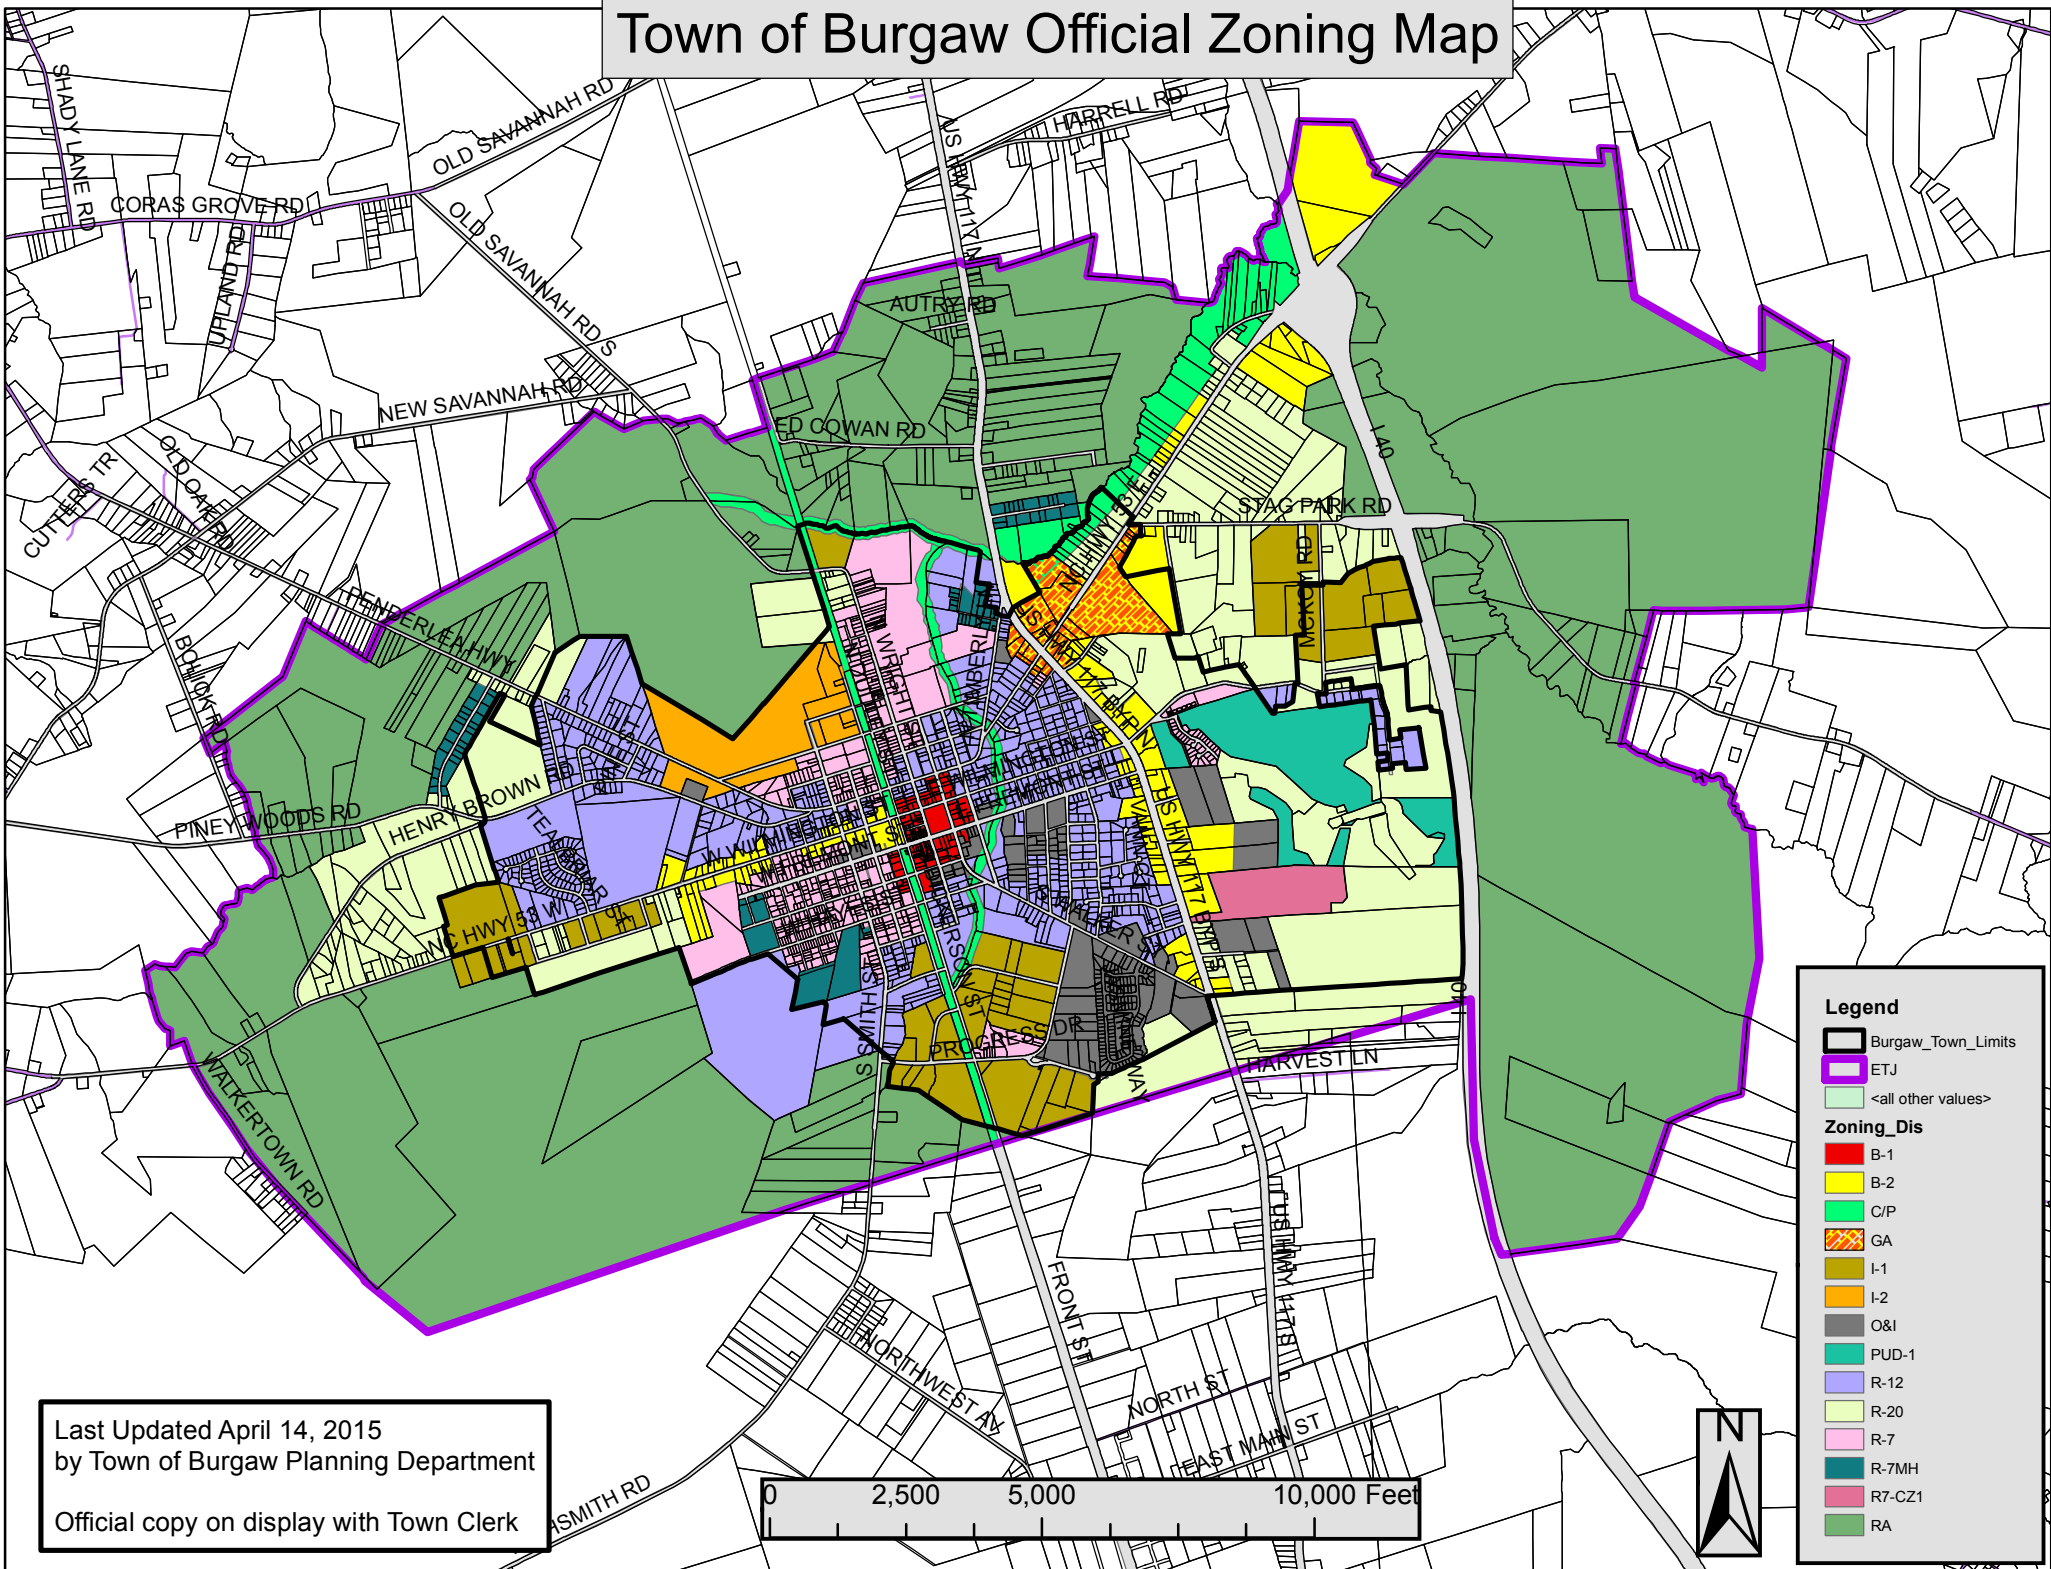

# Town of Burgaw Official Zoning Map

Last Updated April 14, 2015  
 by Town of Burgaw Planning Department  
 Official copy on display with Town Clerk

**Legend**

- Burgaw\_Town\_Limits
- ETJ
- <all other values>

**Zoning\_Dis**

- B-1
- B-2
- C/P
- GA
- I-1
- I-2
- O&I
- PUD-1
- R-12
- R-20
- R-7
- R-7MH
- R7-CZ1
- RA