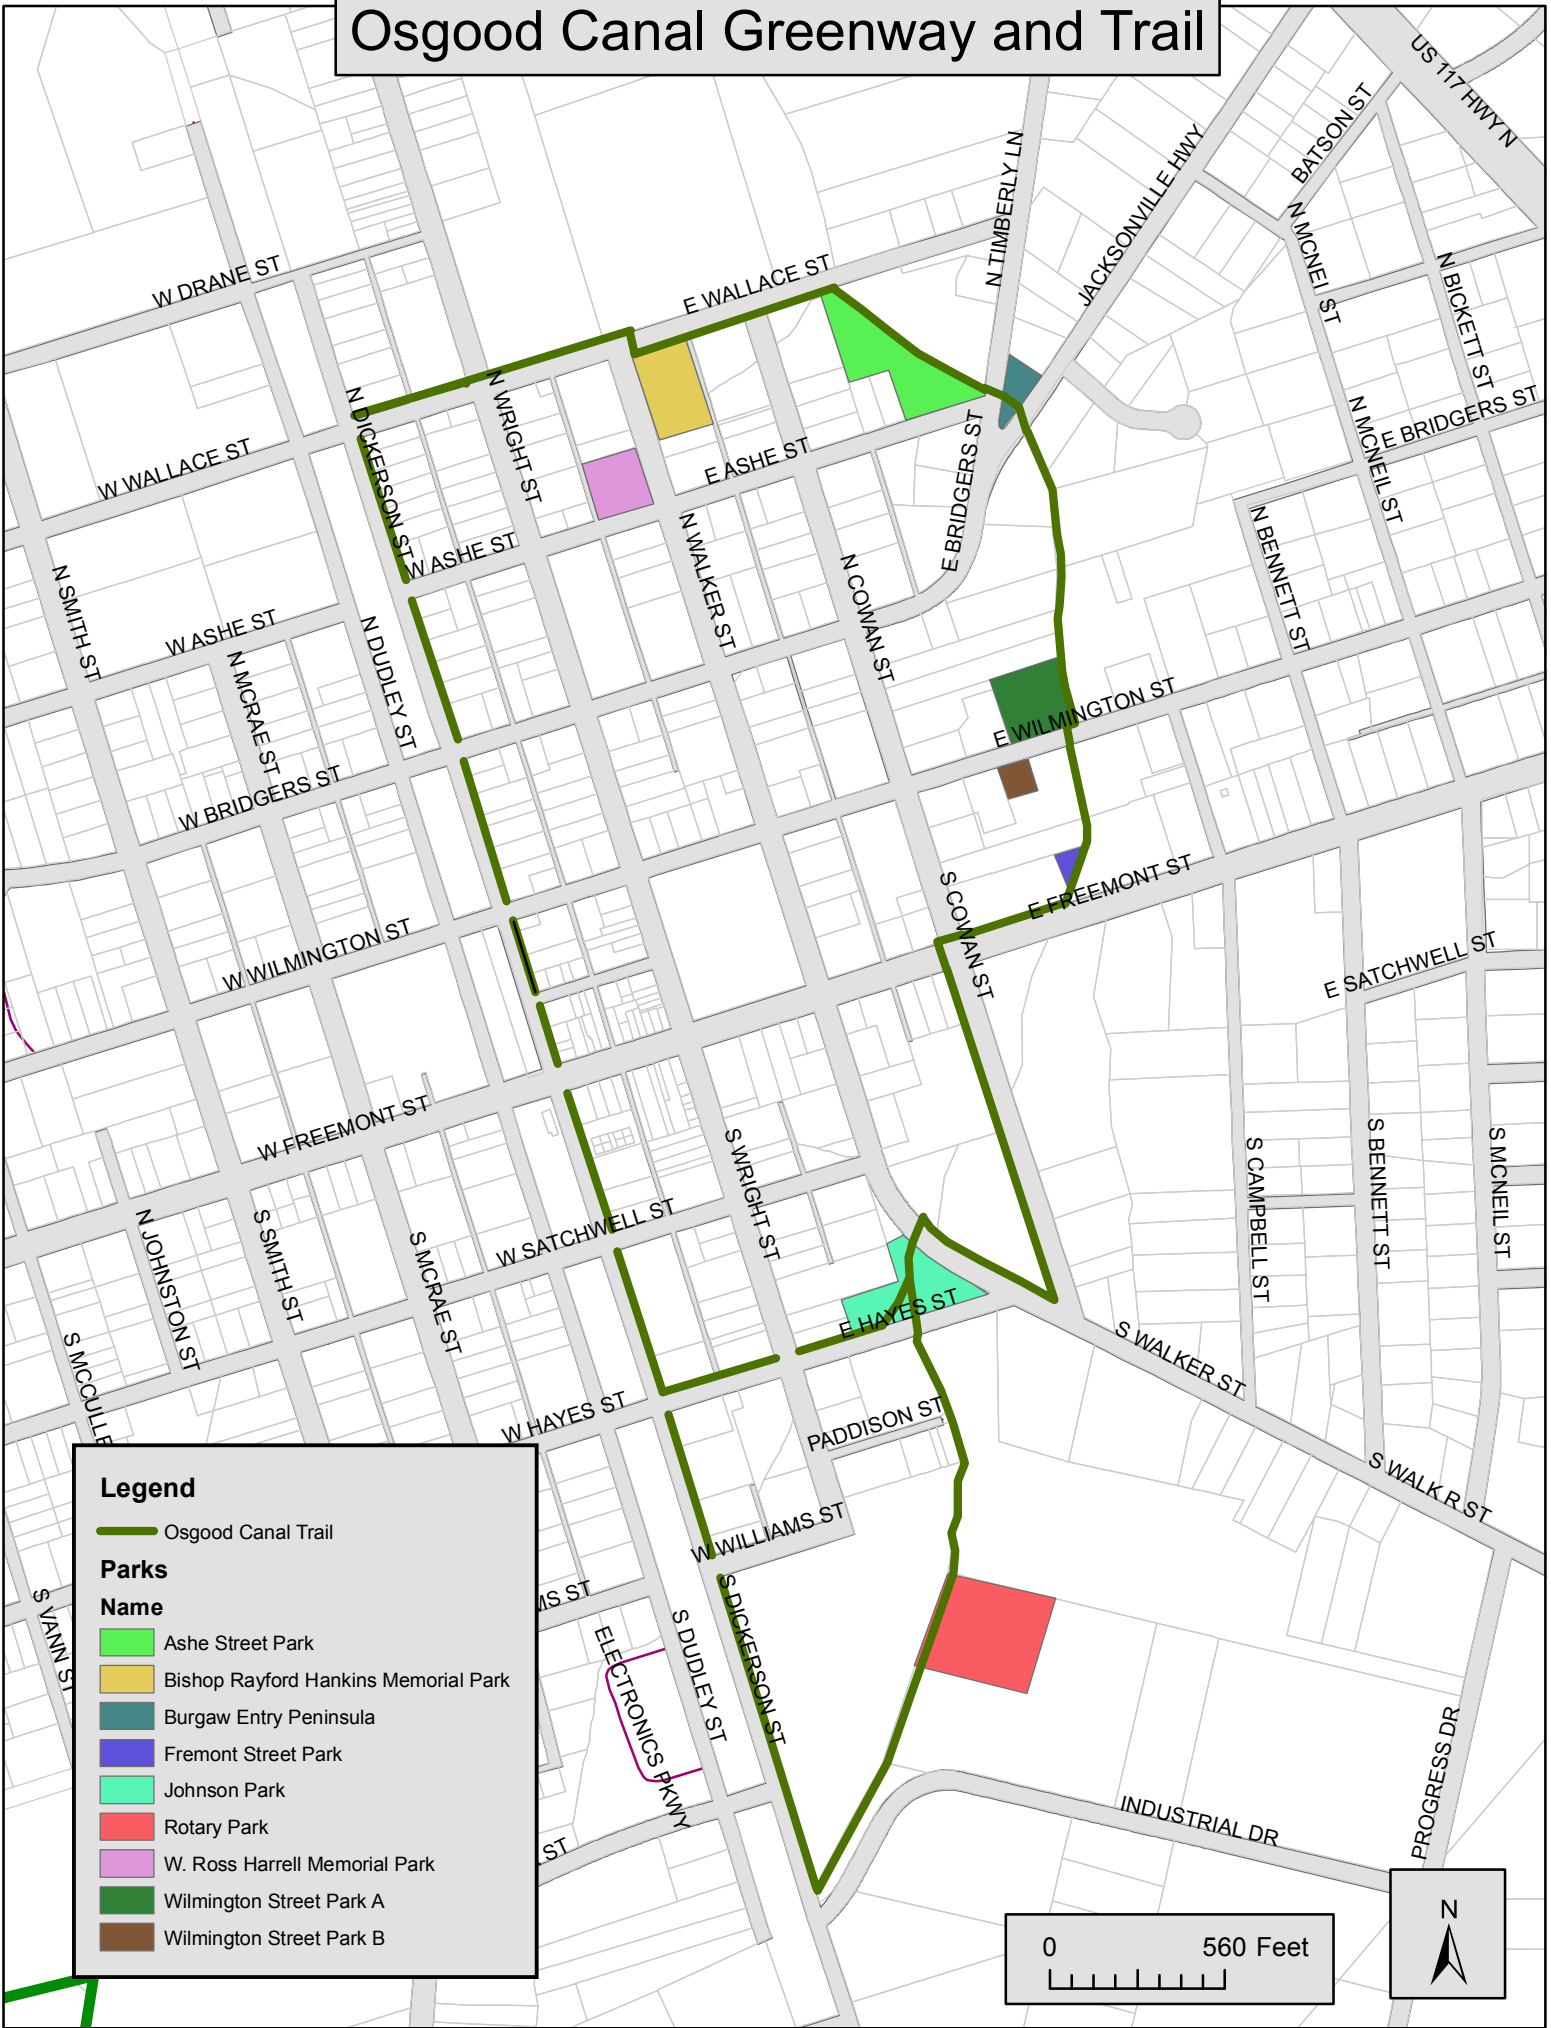

# Osgood Canal Greenway and Trail

**Legend**

- Osgood Canal Trail

**Parks**

Name	Color
Ashe Street Park	Light Green
Bishop Rayford Hankins Memorial Park	Yellow
Burgaw Entry Peninsula	Teal
Fremont Street Park	Blue
Johnson Park	Light Blue
Rotary Park	Red
W. Ross Harrell Memorial Park	Pink
Wilmington Street Park A	Dark Green
Wilmington Street Park B	Brown